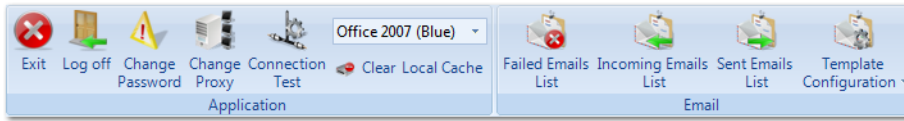

## About the Application

The Application is accessed using a user name and password combination. The strength of the password is determined by the Person's profile.

After logging into the Application, the System module is displayed. This is what the System module looks like: