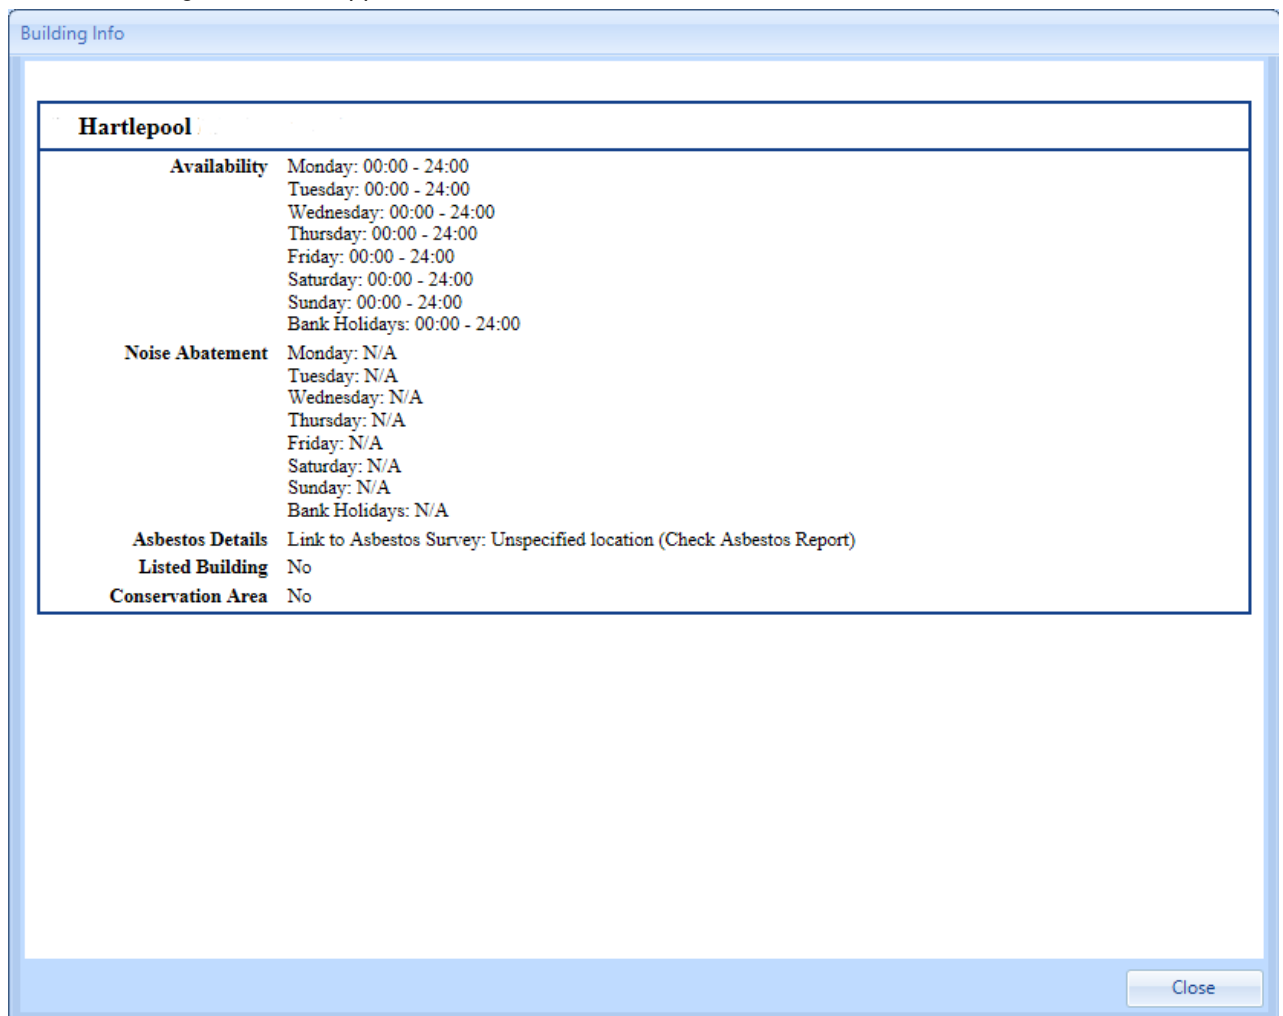

Work Order Building Information

Wed, Jan 17, 2024 Helpdesk Work Page

The Work Order Information section shows the main details which make up this Work Order. On the main Work Order block a "Building Info" link is present. This link, when clicked, will display a new window containing Asbestos and Availability details.

1. Clicking on the "Building Info" link:

2. The following screen will appear:

Both the Portal and Mobile Application also show this information. This detail is shown and is not restricted by Permission.