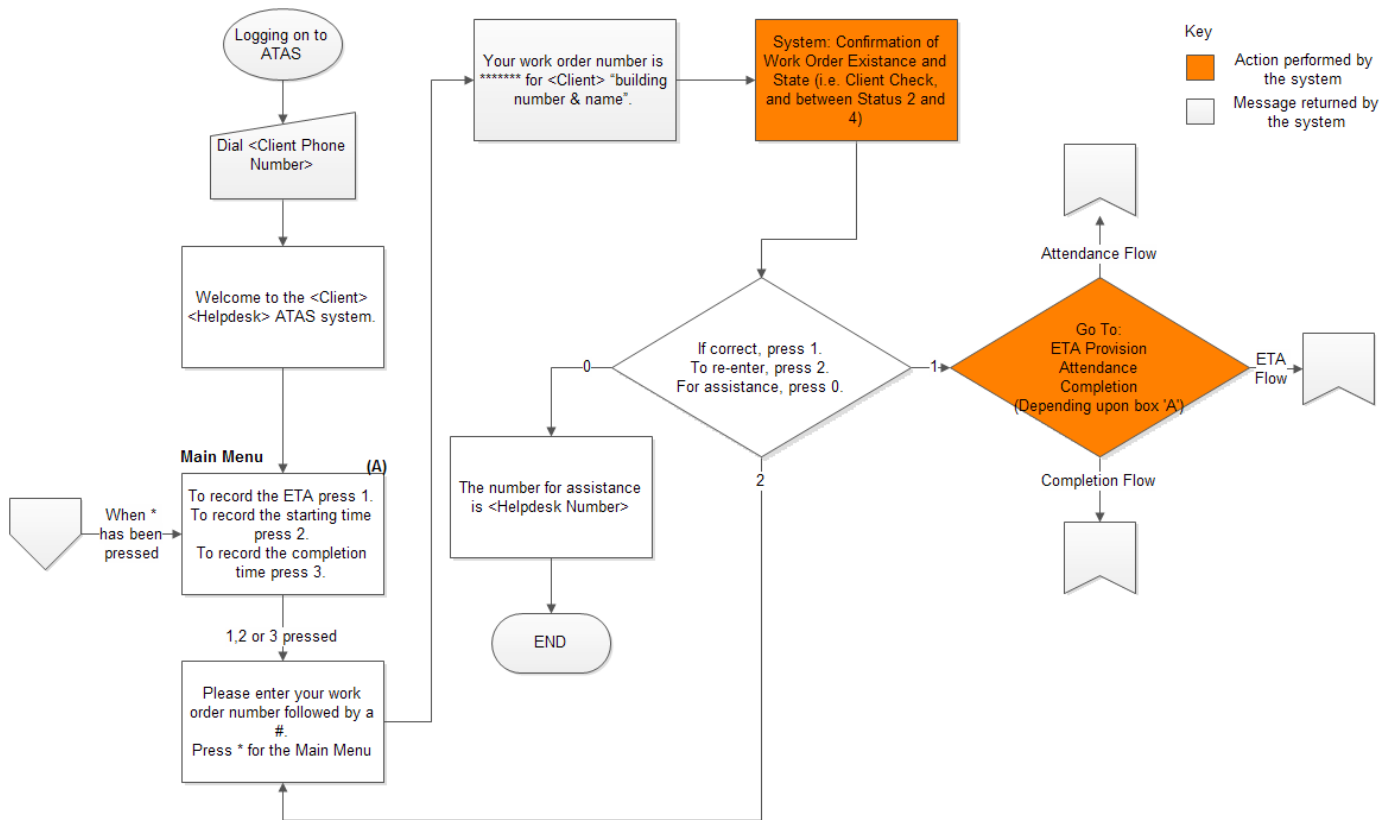

Section 1 - Logging On

Wed, Jan 17, 2024 Flow Chart of ATAS system

Note: For every input request, validation should occur advising if an invalid option is offered by the user and cycling to give them the chance to re-enter.

Online URL: <https://ostarasystems.knowledgebase.co/article.php?id=420>