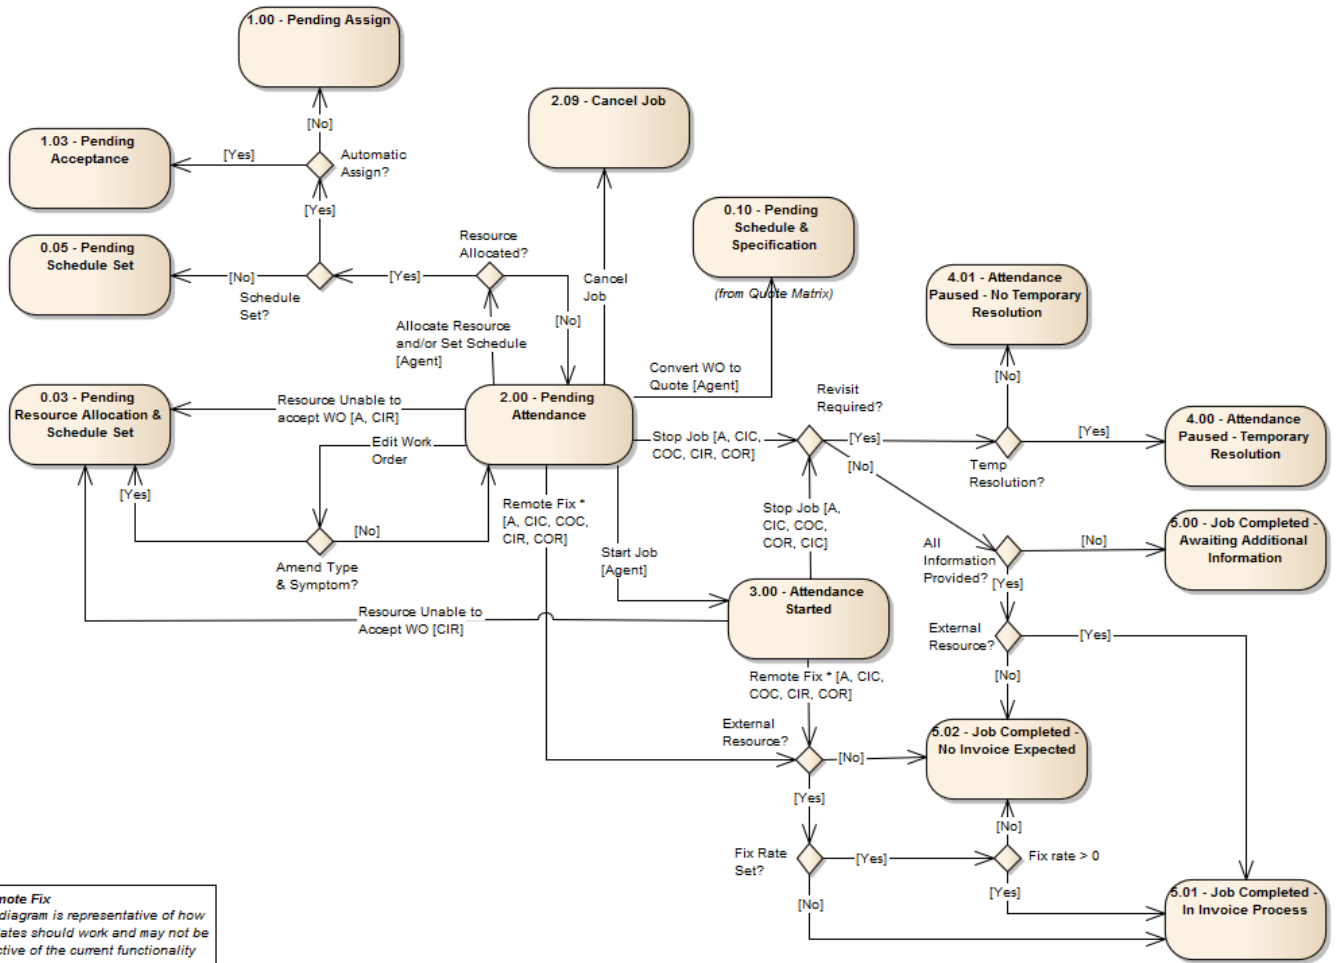

2.00 & 3.00 - Pending Attendance/Attendance Started

Thu, Jan 18, 2024 Reactive

Name: 2.00 & 3.00 - Pending Attendance/Attendance Started
 Package: Reactive - New World
 Version: 1.0
 Author: Janet.Maidment

* Remote Fix
 This diagram is representative of how Fix Rates should work and may not be reflective of the current functionality

Online URL: <https://ostarasystems.knowledgebase.co/article.php?id=439>