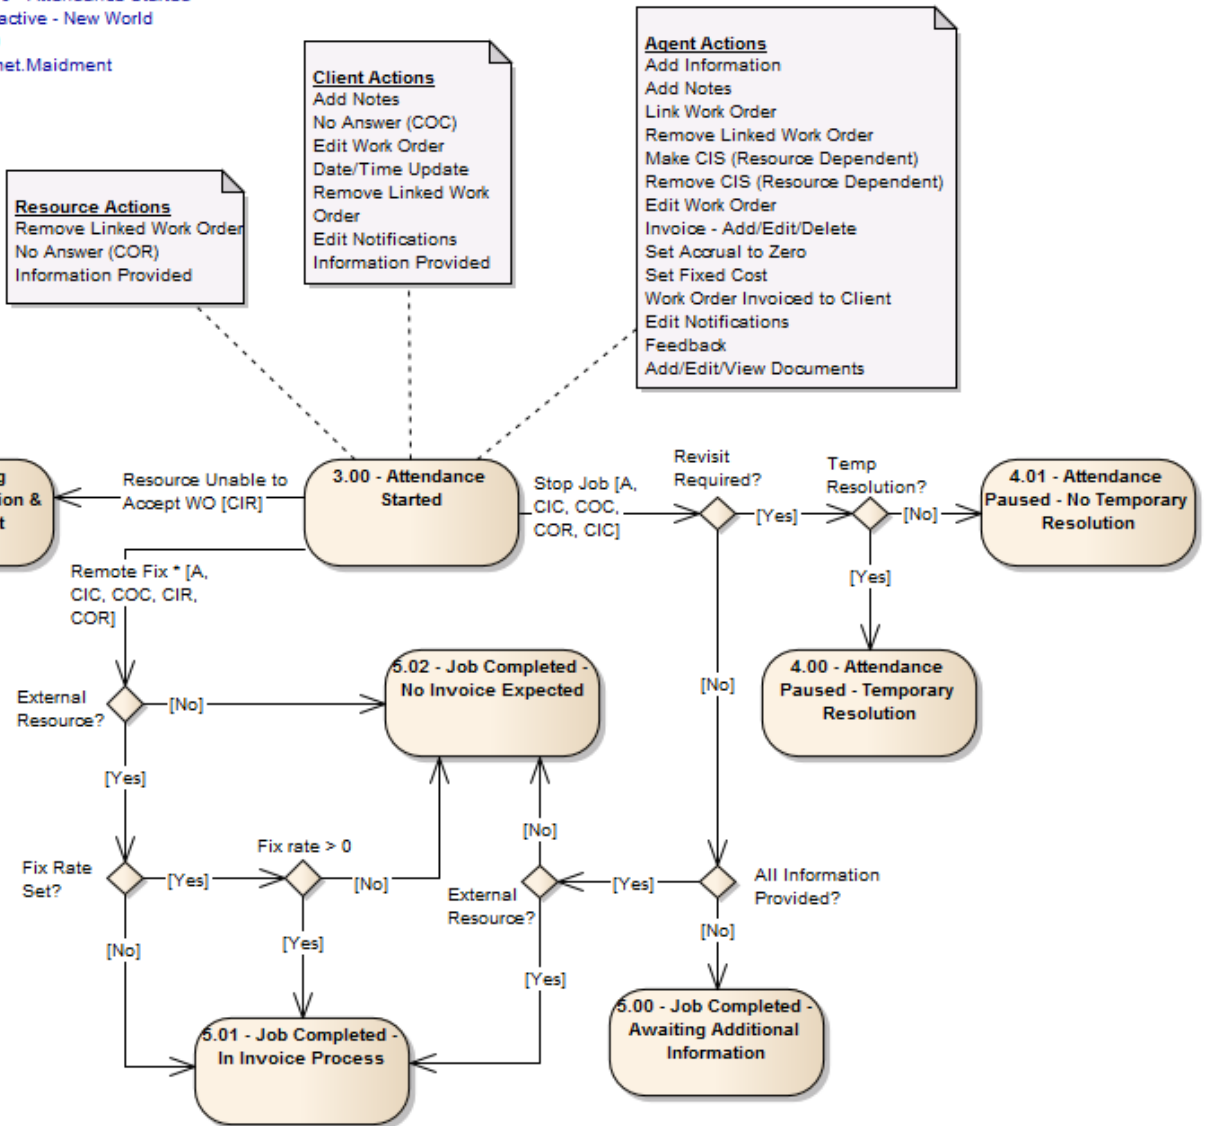

3.00 - Attendance Started

Thu, Jan 18, 2024 Reactive

Name: 3.00 - Attendance Started
Package: Reactive - New World
Version: 1.0
Author: Janet.Maidment

* Remote Fix
This diagram is representative of how Fix Rates should work and may not be reflective of the current functionality

Online URL: <https://ostarasystems.knowledgebase.co/article.php?id=441>