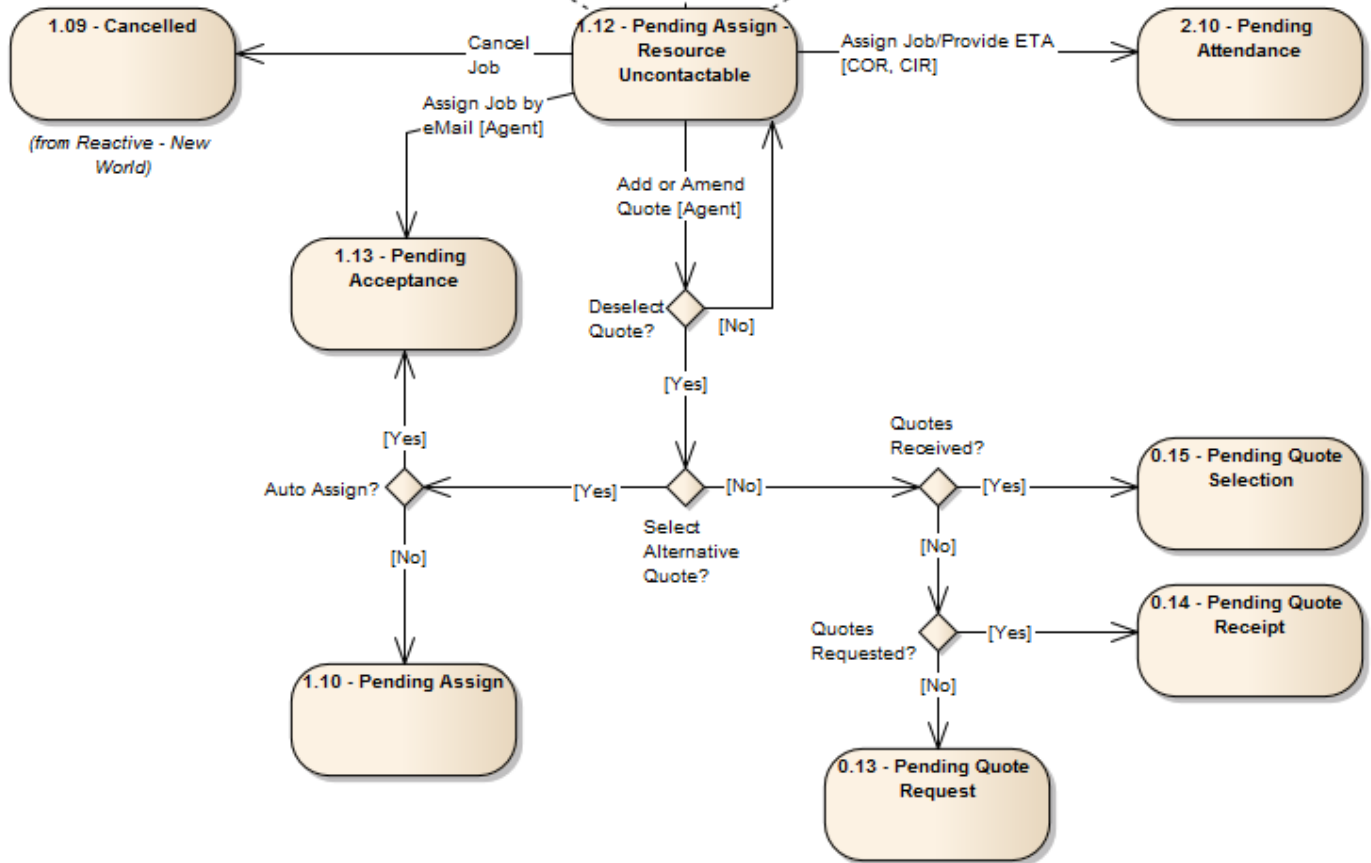

1.12 - Pending Assign - Resource Uncontactable

Thu, Jan 18, 2024 Quote

Name: 1.12 - Pending Assign - Resource Uncontactable
Package: Quote Matrix
Version: 1.0
Author: Janet.Maidment

Agent Actions
Add Notes
Link Work Order
Edit Work Order
Remove Linked Work Order
Make CIS (Resource Dependent)
Remove CIS (Resource Dependent)
WO Invoiced to Client
Set Accrual to Zero
Change:
• Caller
• Reason
• Location
• Mark Up
• Capital Budget
Add/Edit/View Document

Client Actions
Information
Date/Time Update
Edit Work Order
Link Work Order
Remove Linked Work Order
No Answer (COC)

Resource Actions
Information
Link Work Order
Remove Linked Work Order

Online URL: <https://ostarasystems.knowledgebase.co/article.php?id=454>