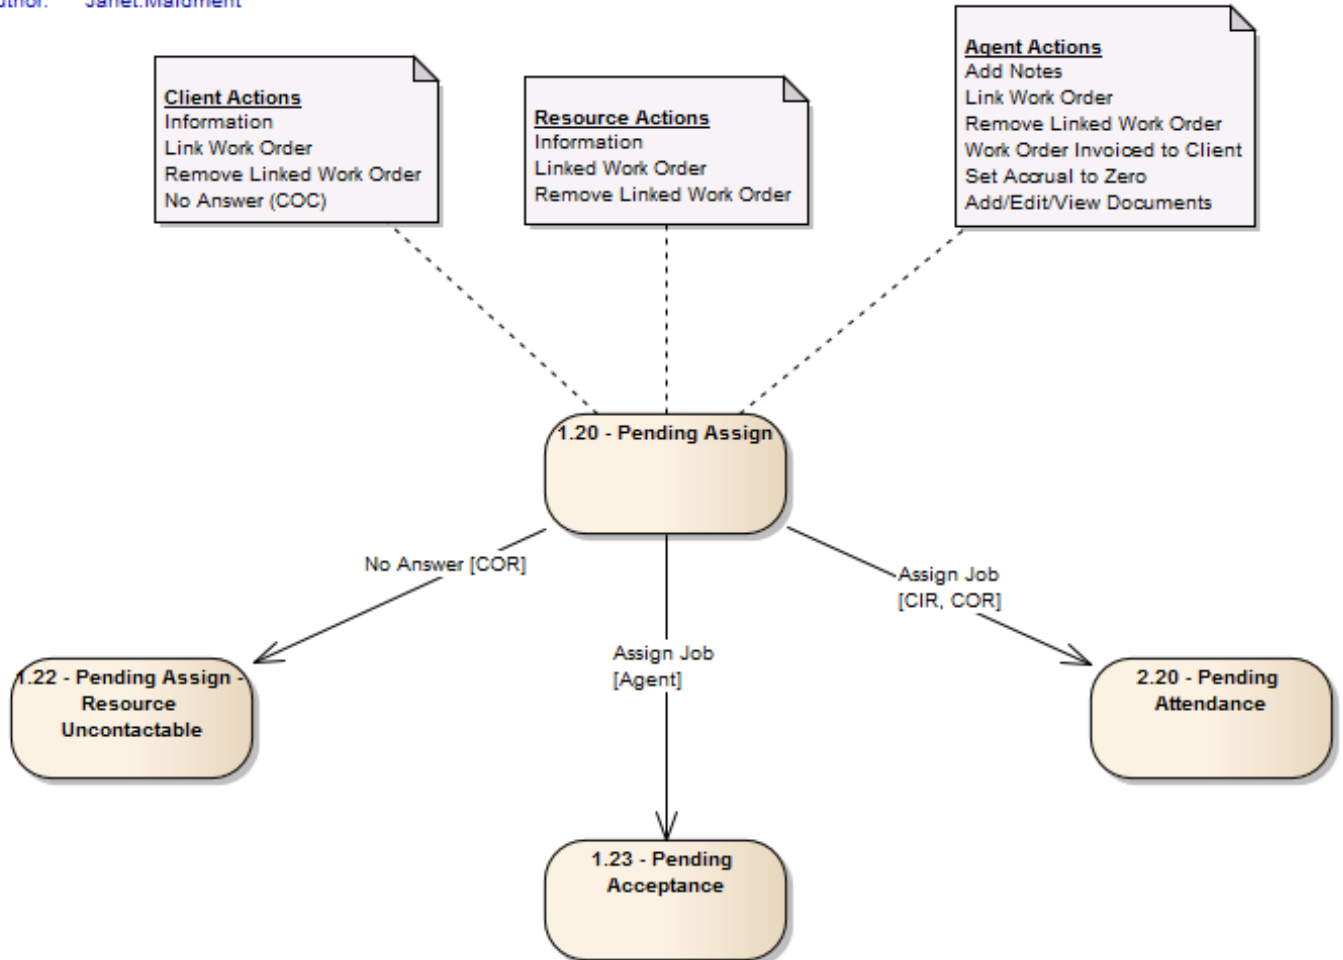

1.20 - Pending Assign

Thu, Jan 18, 2024 PPM

Name: 1.20 - Pending Assign
Package: PPM Matrix
Version: 1.0
Author: Janet.Maidment

Online URL: <https://ostarasystems.knowledgebase.co/article.php?id=463>