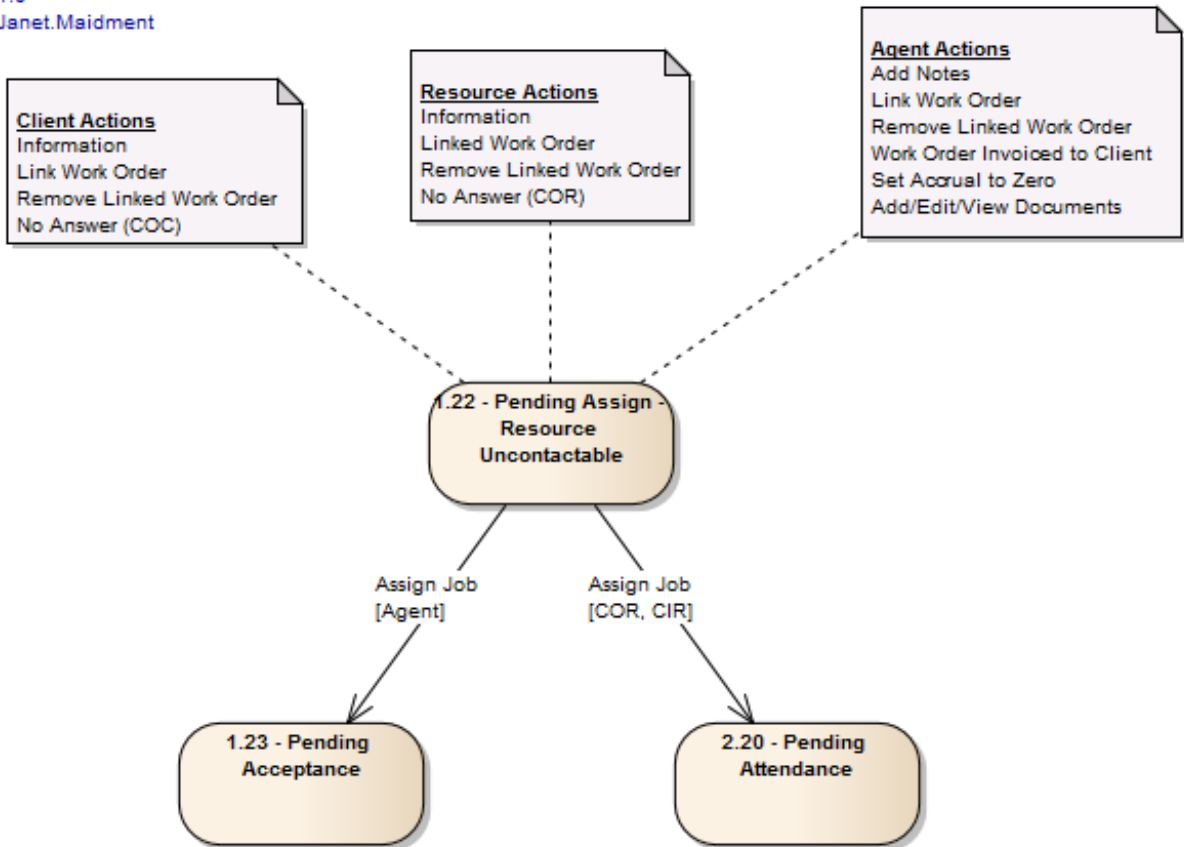

1.22 - Pending Assign - Resource Uncontactable

Thu, Jan 18, 2024 PPM

Name: 1.22 - Pending Assign - Resource Uncontactable
Package: PPM Matrix
Version: 1.0
Author: Janet.Maidment

Online URL: <https://ostarasystems.knowledgebase.co/article.php?id=464>