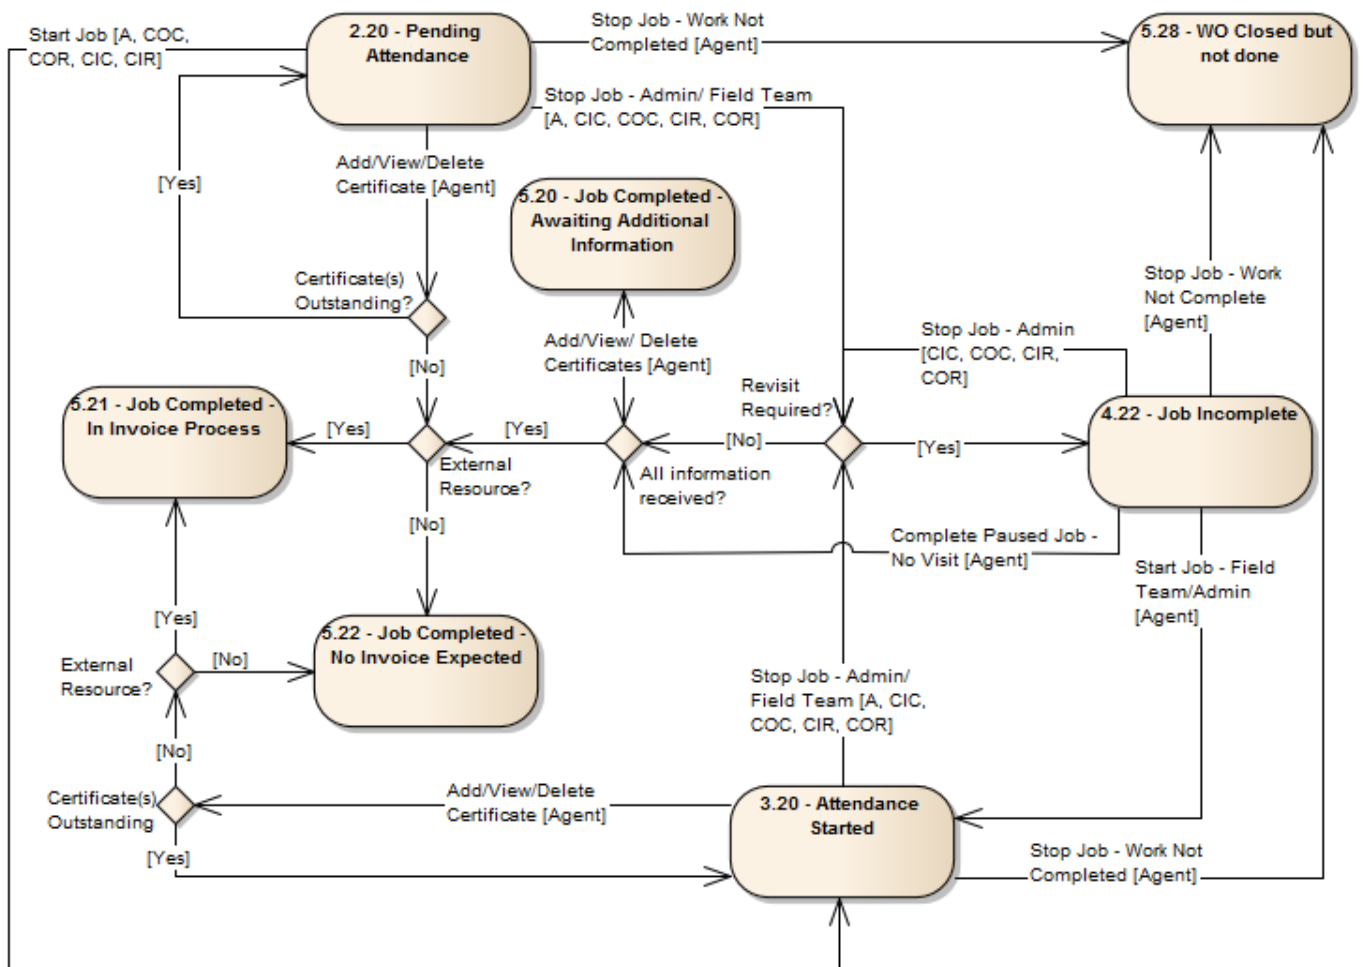

2.20 & 3.20 & 4.22 - Pending Attendance/Attendance Started/ Job Incomplete

Thu, Jan 18, 2024 PPM

Name: 2.20 & 3.20 & 4.22 - Pending Attendance/Attendance Started/ Job Incomplete
Package: PPM Matrix
Version: 1.0
Author: Janet.Maidment

Online URL: <https://ostarasystems.knowledgebase.co/article.php?id=467>