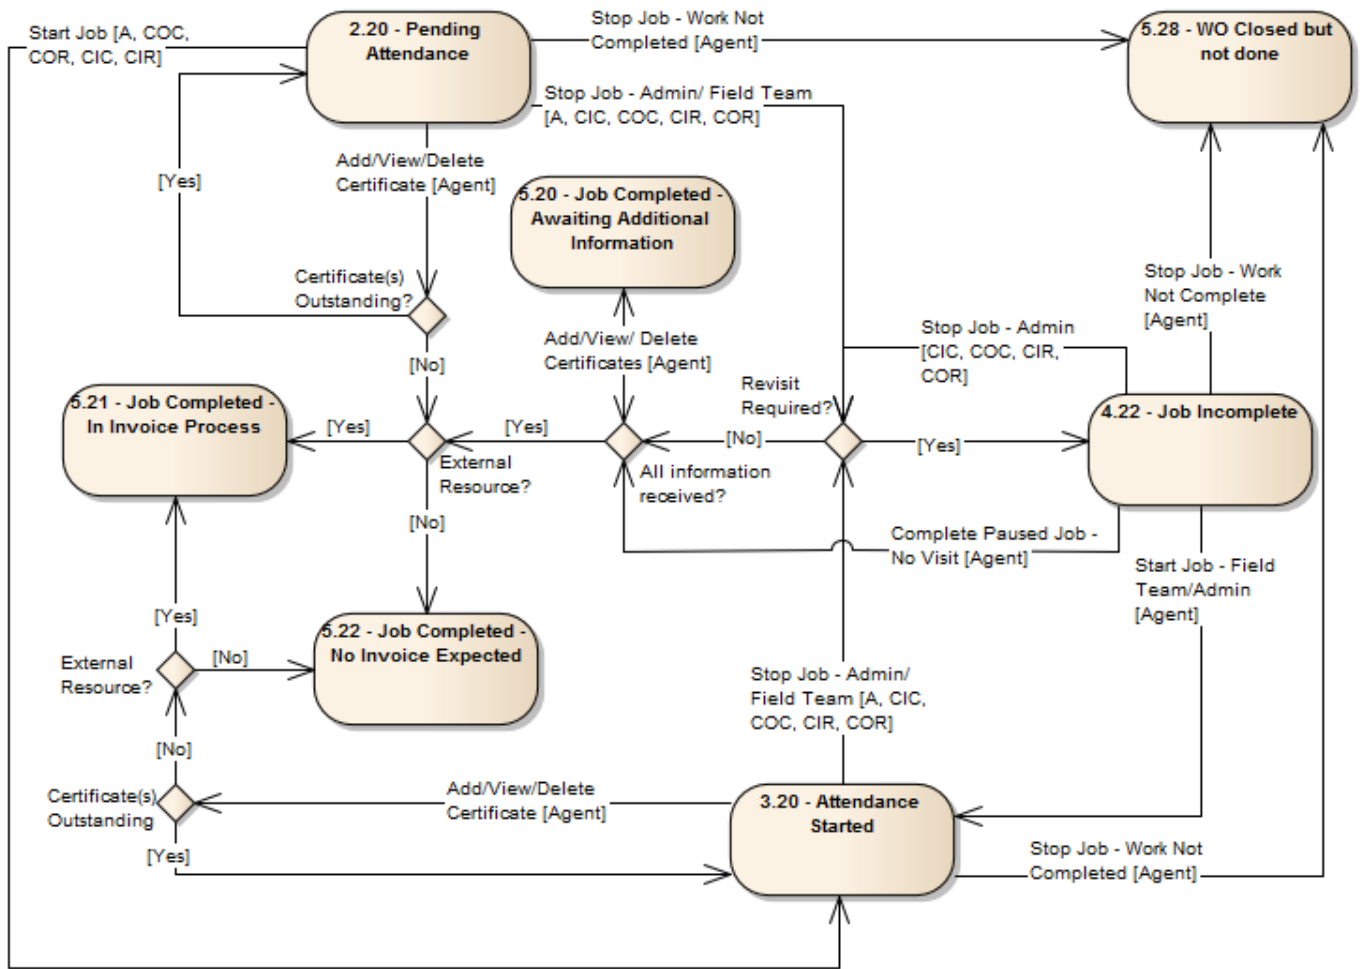

2.20 & 3.20 & 4.22 - Pending Attendance/Attendance Started/ Job Incomplete

Thu, Jan 18, 2024 PPM

Name: 2.20 & 3.20 & 4.22 - Pending Attendance/Attendance Started/ Job Incomplete
Package: PPM Matrix
Version: 1.0
Author: Janet.Maidment