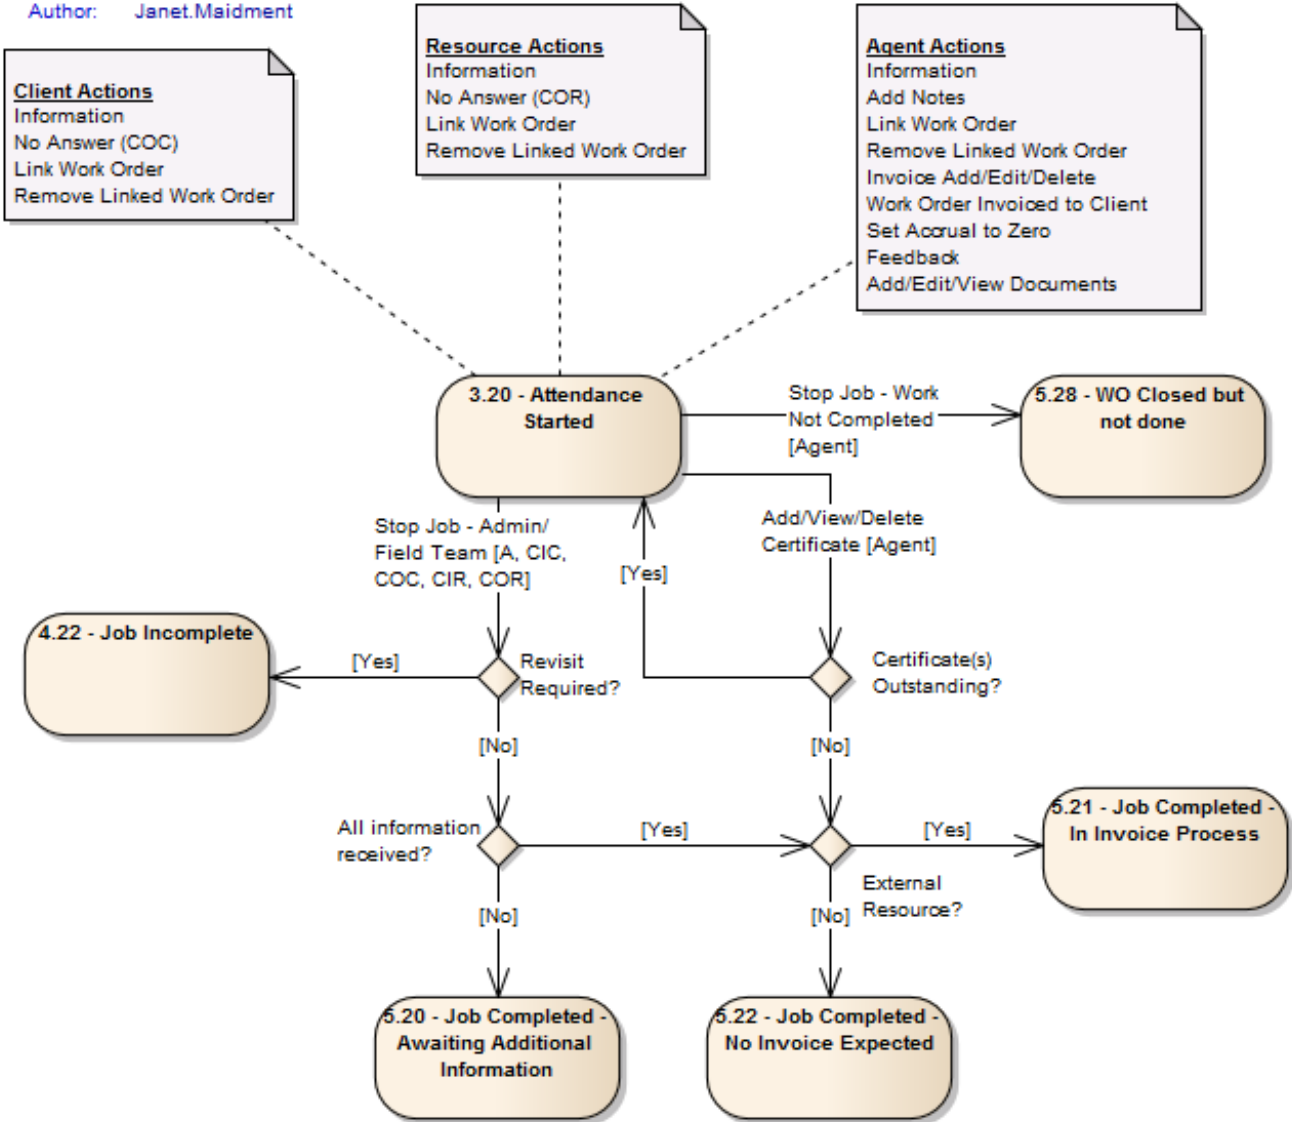

3.20 - Attendance Started

Thu, Jan 18, 2024 PPM

Name: 3.20 - Attendance Started
Package: PPM Matrix
Version: 1.0
Author: Janet.Maidment

Online URL: <https://ostarasystems.knowledgebase.co/article.php?id=469>