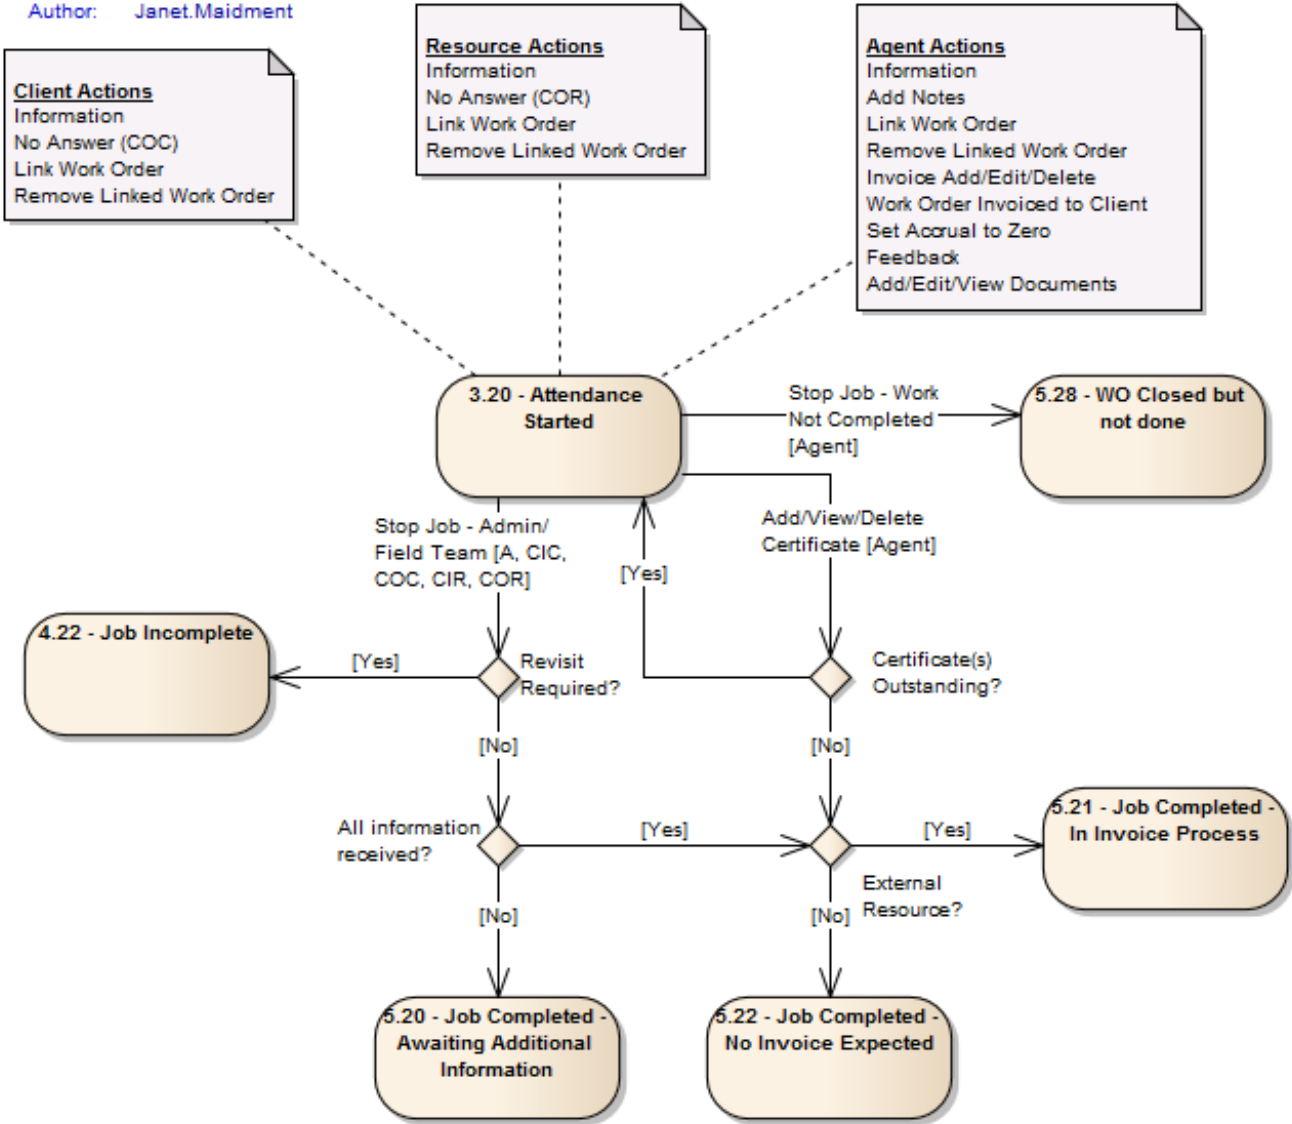

3.20 - Attendance Started

Thu, Jan 18, 2024 PPM

Name: 3.20 - Attendance Started
Package: PPM Matrix
Version: 1.0
Author: Janet.Maidment

Online URL: <https://ostarasystems.knowledgebase.co/article.php?id=469>