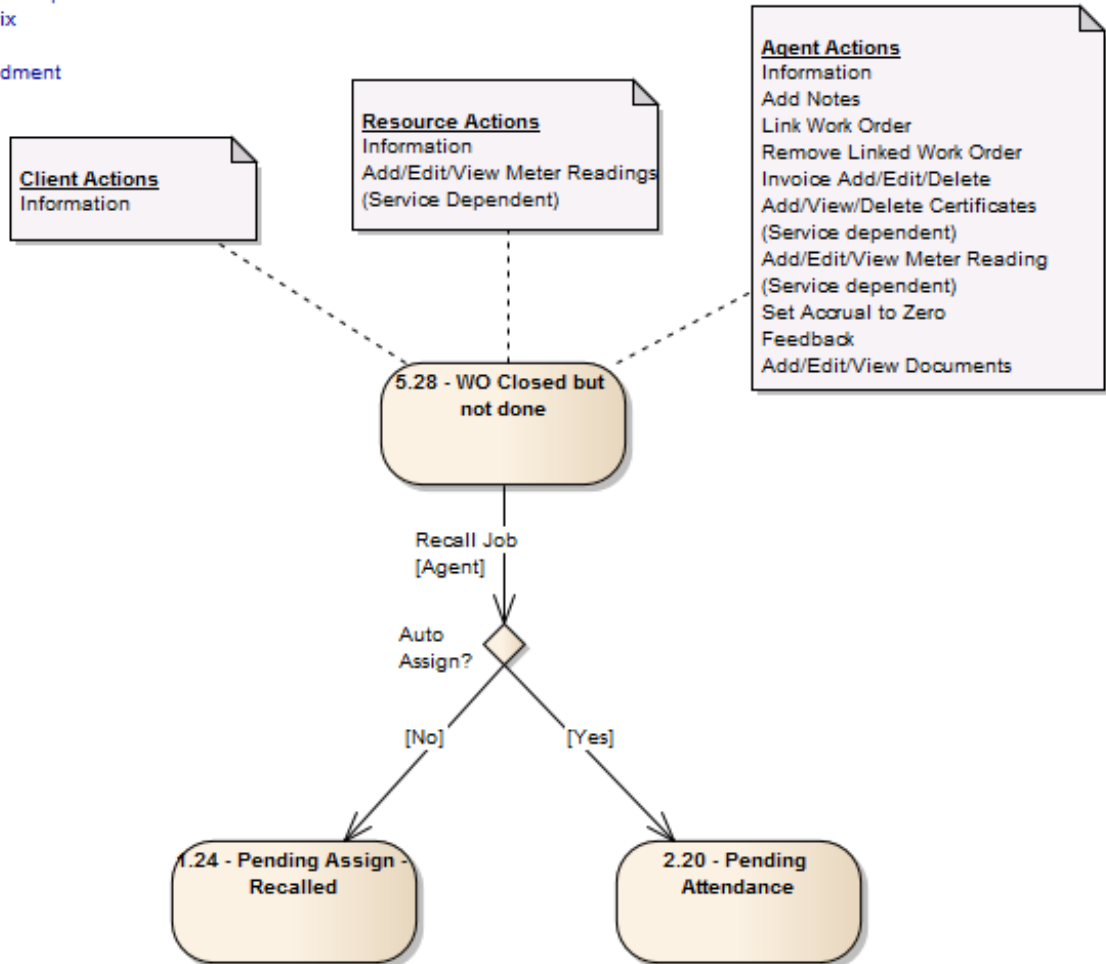

# 5.28 - Job Completed - WO Set to not done

Thu, Jan 18, 2024 PPM

Name: 5.28 - Job Completed - WO Set to not done  
Package: PPM Matrix  
Version: 1.0  
Author: Janet.Maidment

Online URL: <https://ostarasystems.knowledgebase.co/article.php?id=475>